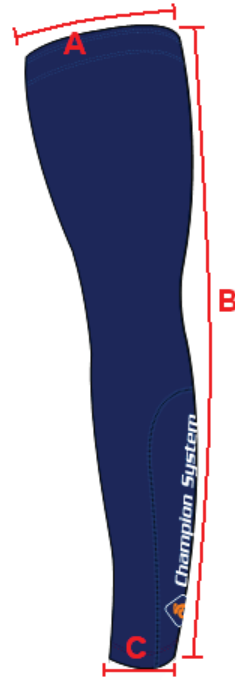

If you're unsure which size to buy, try measuring a arm warmer that you already own that fits you well, and compare those measurements to the size chart. Lay the arm warmer on a flat surface and use the above guide to measure the arm warmer.

Note: All measurements are approximate.

| Size | A | B | C |
|-----------|---------------|----------------|---------------|
| XS | 4 1/2" | 17" | 2 1/2" |
| S | 4 7/8" | 17 1/2" | 2 3/4" |
| M | 5 1/4" | 18" | 3" |
| L | 5 5/8" | 18 1/2" | 3 1/4" |
| XL | 6" | 19" | 3 1/2" |

Note: All measurements are approximate.

| Size | A | B | C |
|----------------|--------|---------|--------|
| JR-XS/TP 7-8 | 3 1/2" | 14" | 1 3/4" |
| JR-S/P 9-10 | 3 7/8" | 14 1/2" | 2" |
| JR-M 11-12 | 4 1/4" | 15" | 2 1/4" |
| JR-L/G 13-14 | 4 5/8" | 16" | 2 1/2" |
| JR-XL/TG 15-16 | 5" | 17" | 2 3/4" |