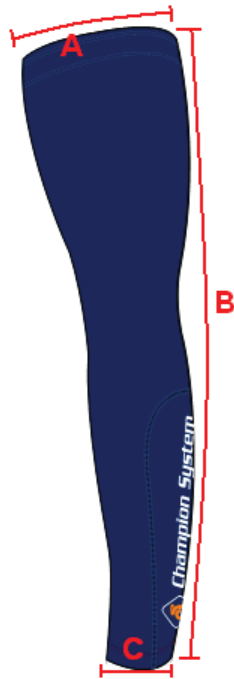

If you're unsure which size to buy, try measuring a arm warmer that you already own that fits you well, and compare those measurements to the size chart. Lay the arm warmer on a flat surface and use the above guide to measure the arm warmer.

Note: All measurements are approximate.

| Size | A | B | C |
|-----------|---------------|----------------|---------------|
| XS | 4 1/2" | 17" | 2 1/2" |
| S | 4 7/8" | 17 1/2" | 2 3/4" |
| M | 5 1/4" | 18" | 3" |
| L | 5 5/8" | 18 1/2" | 3 1/4" |
| XL | 6" | 19" | 3 1/2" |

Note: All measurements are approximate.

| Size | A | B | C |
|----------------|--------|---------|--------|
| JR-XS/TP 7-8 | 3 1/2" | 14" | 1 3/4" |
| JR-S/P 9-10 | 3 7/8" | 14 1/2" | 2" |
| JR-M 11-12 | 4 1/4" | 15" | 2 1/4" |
| JR-L/G 13-14 | 4 5/8" | 16" | 2 1/2" |
| JR-XL/TG 15-16 | 5" | 17" | 2 3/4" |