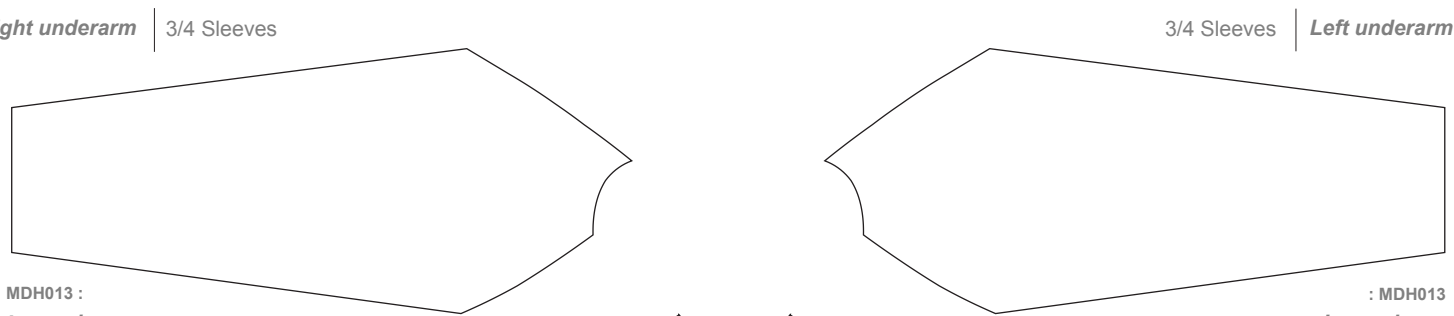

Customer: Team Name_USXXXX

Raglan Downhill/ BMX Jersey Template

- With Side Panel
- MDH012MDH013

: Front View :

Right side:

Left side:

Mesh Back panel:

TeamName_USXXXX_MDH012_MDH013_Normal_V1.1

Scale (1 : 10)

PRE-DYED LYCRA

 Full Sublimation

PMS PMS PMS PMS PMS PMS PMS

Pantone Colours Reference:

Graphic Editor
Name

Sales Rep
Name

Start Date
2000/00/00

End Date
2000/00/00

NOTES:

CUTTING:

V-Neck

Sleeve:

Long Sleeves MDH013

3/4 Sleeves MDH012

**Template views are for proofing and printing!
3D views are for concept and design process only!
Champion System logo must appear on front and back
Use this template for all similar items.**