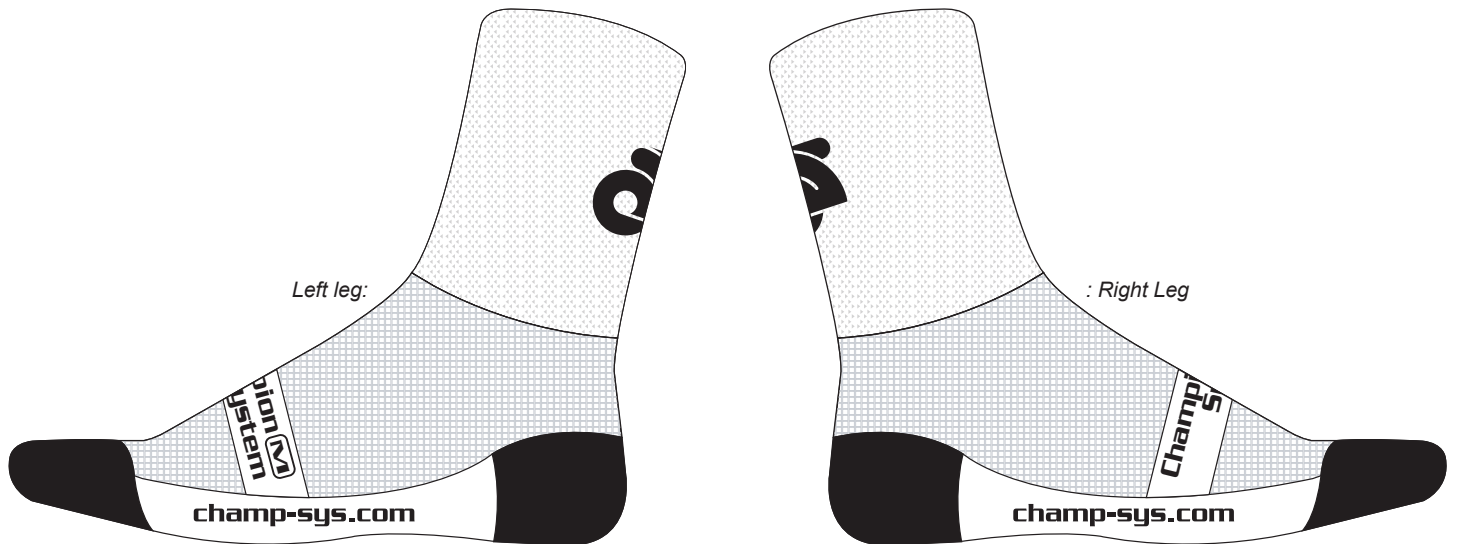

Customer: Team Name

Custom Cycling Elite Pro Sock Template  
- MPJ007

Version V1.1

Scale 1:40

### PRE-DYED LYCRA

Full Sublimation  
X

Switching Tech

Graphic Editor  
Name

Sales Rep  
Name

Start Date  
2000/00/00

End Date  
2000/00/00

PMS