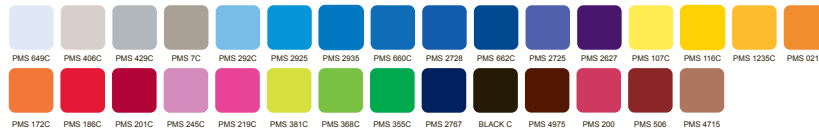

### PRE-DYED LYCRA

Full Sublimation  
X

Switching Tech

Graphic Editor  
Name

Sales Rep  
Name

Start Date  
2000/00/00

End Date  
2000/00/00

PMS

PMS

PMS

PMS

PMS

PMS

PMS

### Pantone Colours Reference:

### Pantone Colours Reference: (Stitching)

NOTES:

Template views are for proofing and printing!  
3D views are for concept and design process only!  
Champion System logo must appear on back of cuff