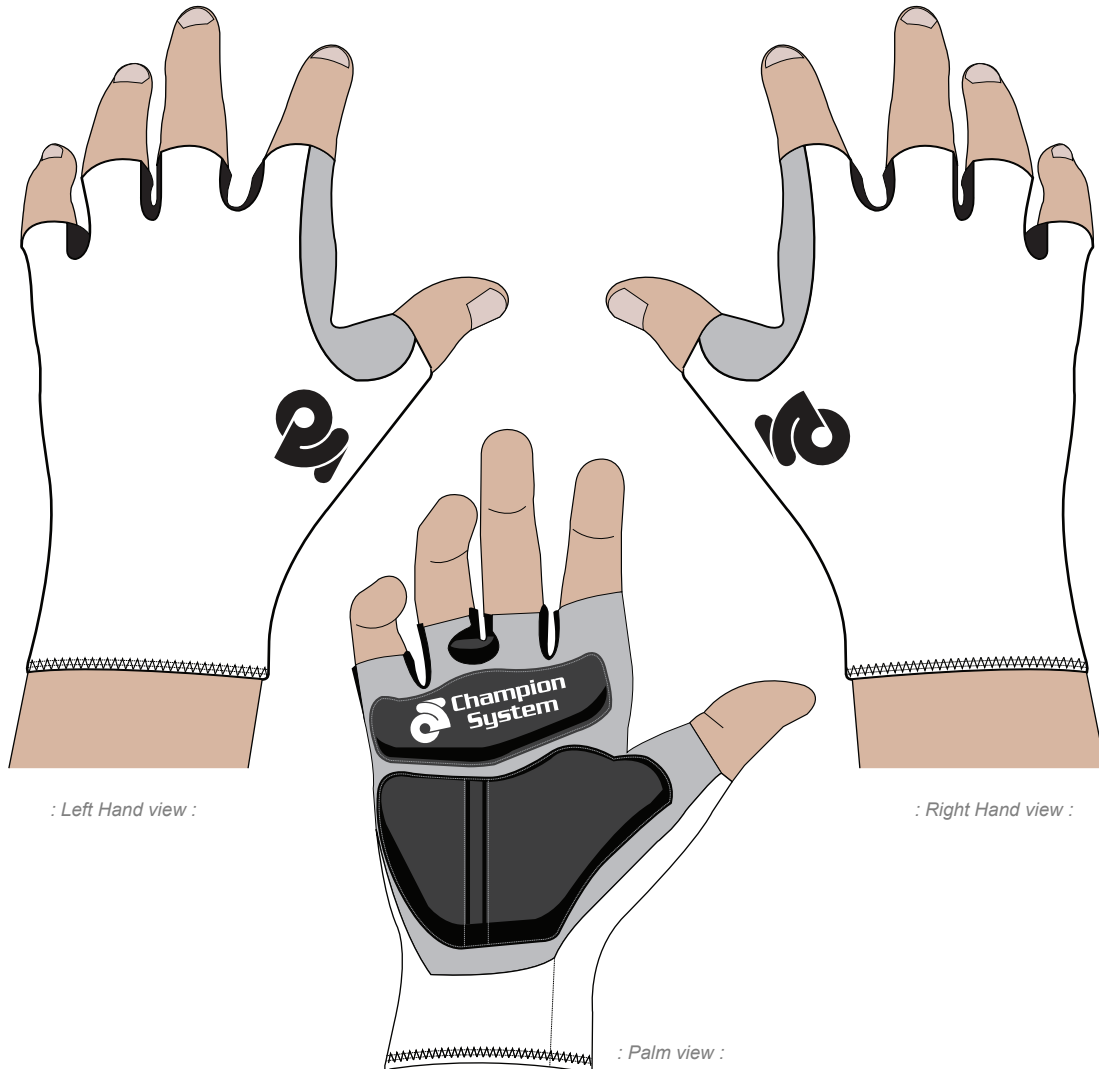

Customer: Team Name_USXXXXXX

Race Gloves Template
GLO016

TeamName_USXXXXXX_GLO016_Normal_V1.01

PRE-DYED LYCRA

Full Sublimation

PMS

PMS

PMS

PMS

PMS

PMS

PMS

Pantone Colours Reference:

Graphic Editor
Name

Sales Rep
Name

Start Date
2000/00/00

End Date
2000/00/00

READ IMPORTANT ▼

- -Template Views are for proofing and printing :
- -3D View are concept and design process only :
- -Manufacture Logo **MUST** appear on Front & Back :

champ-sys.com

sales@champ-sys.com

UNITED STATES · BELGIUM · SPAIN · AUSTRALIA · NEW ZEALAND · UNITED KINGDOM · CHINA · JAPAN · KOREA · HONG KONG · TAIWAN · CZECH REPUBLIC · GERMANY · CANADA · SWITZERLAND · FRANCE · MEXICO · CANADA