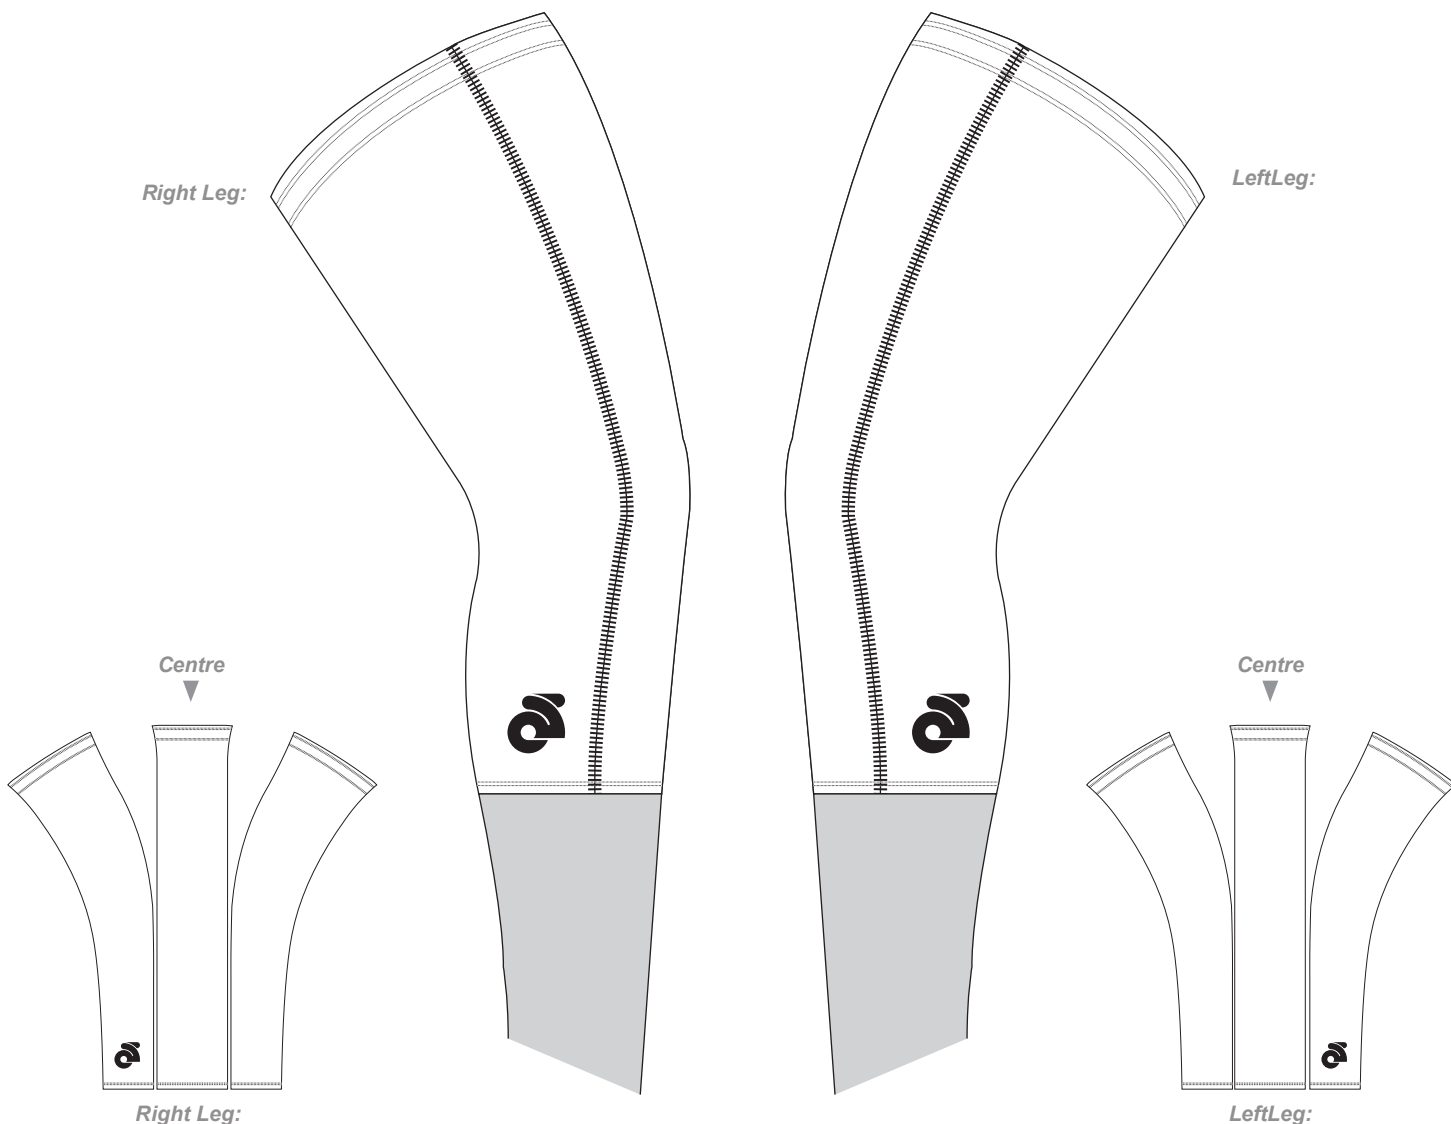

Customer: Team Name_USXXXX

Custom Cycling Kneewarmers Template
 - KWL009
 - KWL011

TeamName_USXXXX_KWL009_Normal_V1.1

2D: Scale (1 : 10) SXX

PRE-DYED LYCRA

 Full Sublimation

Graphic Editor
Name

Sales Rep
Name

PMS

NOTES:

READ IMPORTANT ▼

- Template Views are for proofing and printing :
- 3D View are concept and design process only :
- Manufacture Logo **MUST** appear on Front & Back :

CUTTING:

- Lycra Style KWL009
- Fleece Style KWL011

Pantone Colours Reference:

FlatLock Stitching

Choose your thread colour:

Black	00
Red	02
Orange	03
Yellow	04
Green	05
Royal Blue	06
Navy Blue	16
Cool Grey	08
White	09