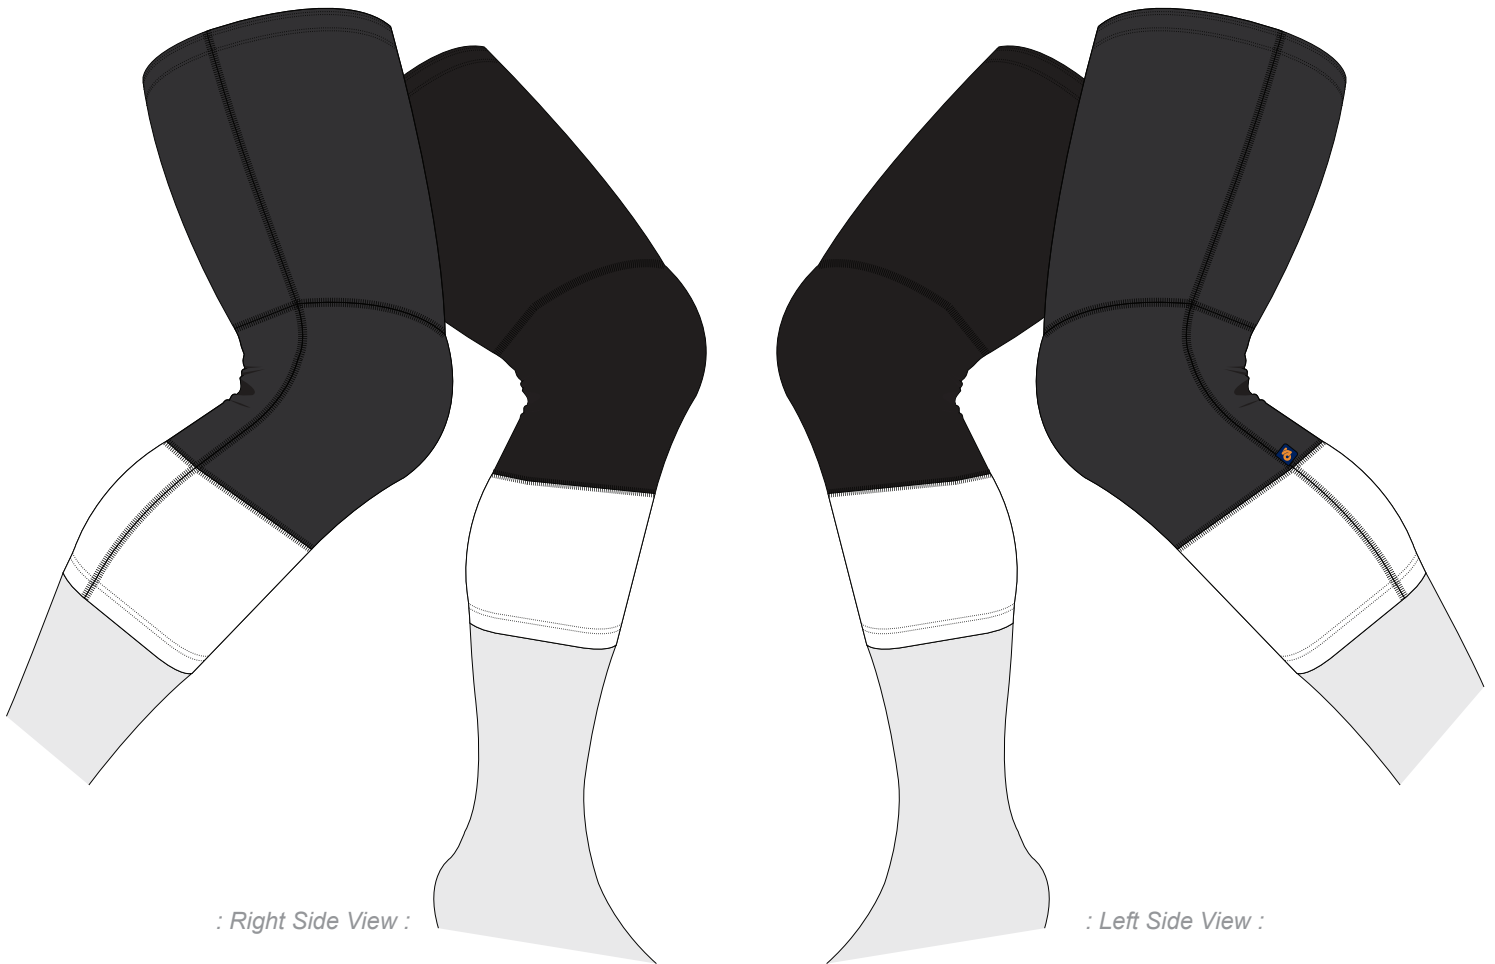

Customer: Team Name_USXXXXXX

Custom Cycling Kneewarmer Template
- KWL015

TeamName_USXXXXXX_KWL015_Normal_V1.1

FXX, SXX

PRE-DYED LYCRA

00 08 16 06 02 05 09

Graphic Editor
Name

Sales Rep
Name

Start Date
2000/00/00

End Date
2000/00/00

PMS

PMS

PMS

PMS

PMS

PMS

PMS

Pantone Colours Reference:

NOTES:

READ IMPORTANT ▼

- -Template Views are for proofing and printing :
- -3D View are concept and design process only :
- -Manufacture Logo **MUST** appear on Front & Back :

CUTTING:

☒ Fleece Style

FlatLock Stitching

Choose your thread colour:

Black	00
Red	02
Orange	03
Yellow	04
Light Green	05
Royal Blue	06
Navy Blue	16
Cool Grey	08
White	09
Pink	12
Brown	13
Dark Green	15