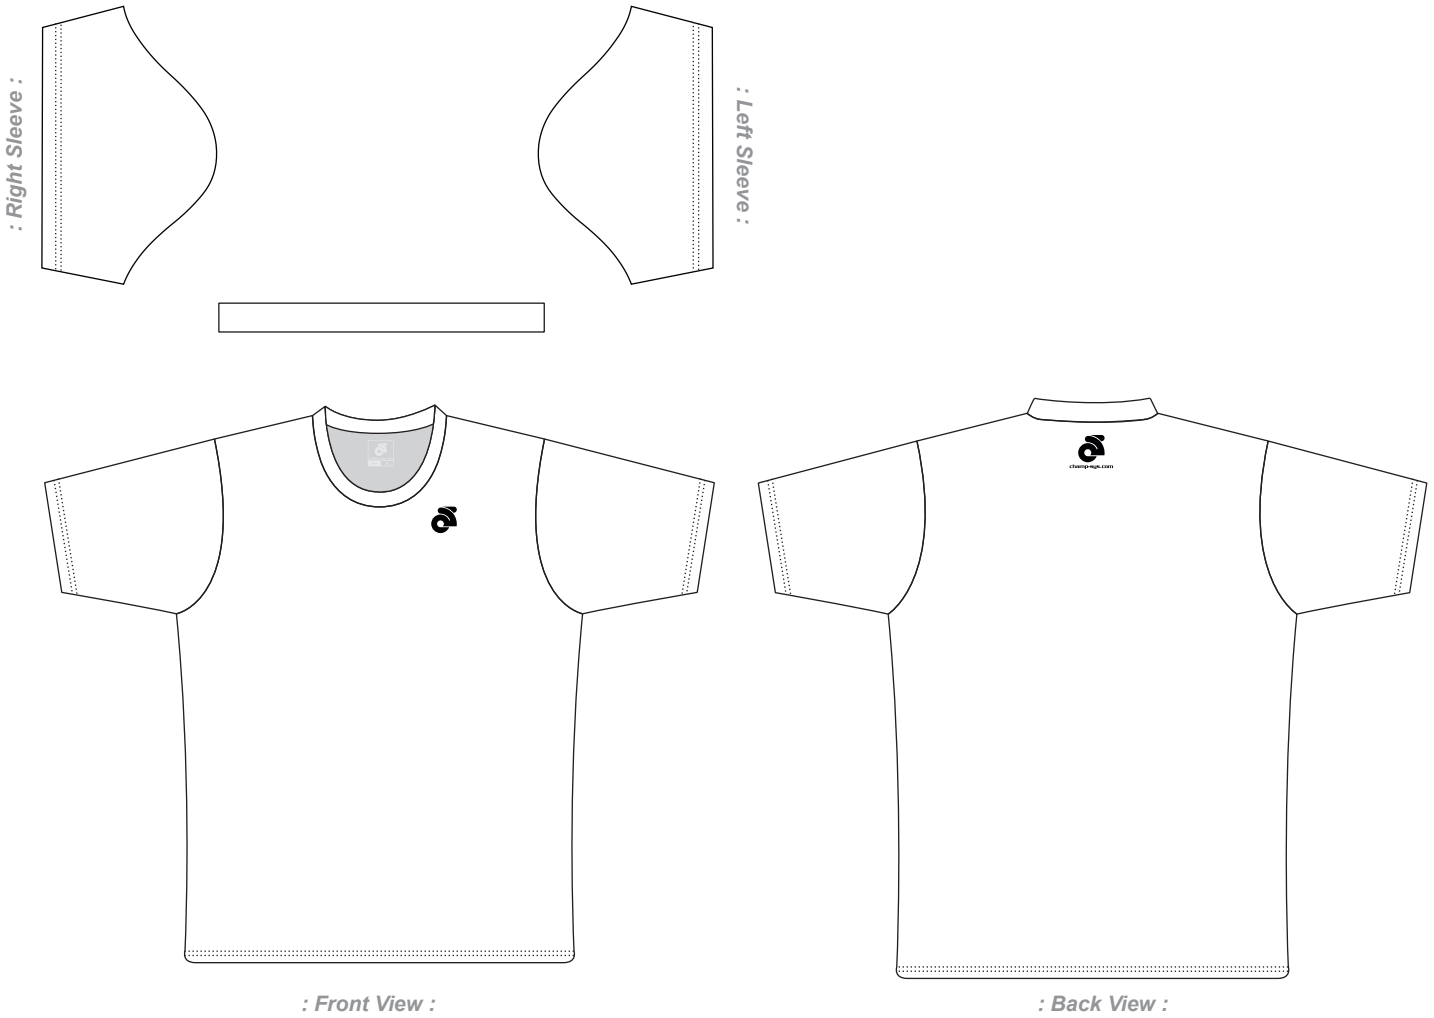

Customer: Team Name_USXXXX

Set-In Performance Top Template

- Crew Neck
- MCS002

Team Name_USXXXX_MCS002_Normal_V1.1

(Scale 1:10)

PRE-DYED LYCRA

 Full Sublimation

Graphic Editor

CUTTING:

Mens Cut

Template views are for proofing and printing!
3D views are for concept and design process only!
Champion System logo must appear on front and back
Use this template for all similar items.