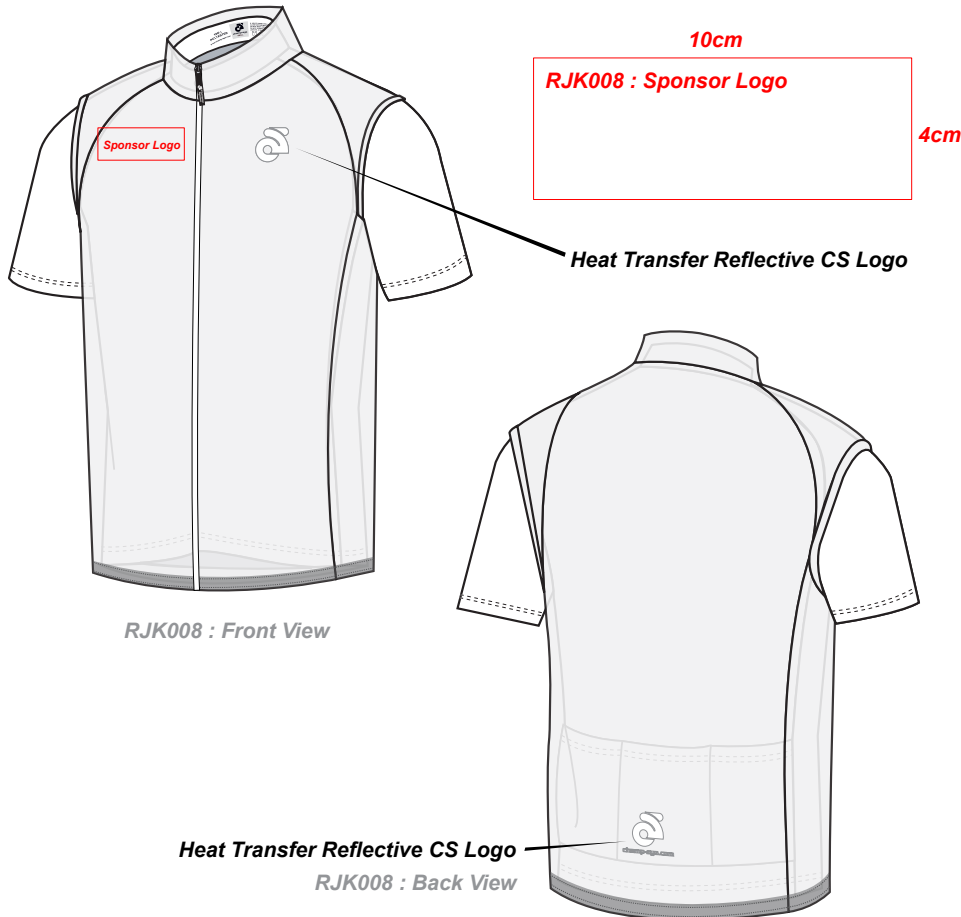

Customer: Team Name_USXXXX

Sleeveless / Long Sleeves Rain jacket Template
- RJK007 / RJK008

Team Name_USXXXX_RJK07,08_Normal_V1.1

2D (Scale 1:50) Z09

PRE-DYED LYCRA

Heat Transfer Tech

Pantone Colours Reference:

ZIPPER:

☒ Full Zipper

Graphic Editor

Name

Sales Rep

Name

Start Date

2010/00/00

End Date

2010/00/00

- Template views are for proofing and printing.
- 3D Views are for concept and design process only.
- Use this template for all similar items.
- manufacture logo **MUST** appear on Front and Back.

NOTES:

sales@champ-sys.com