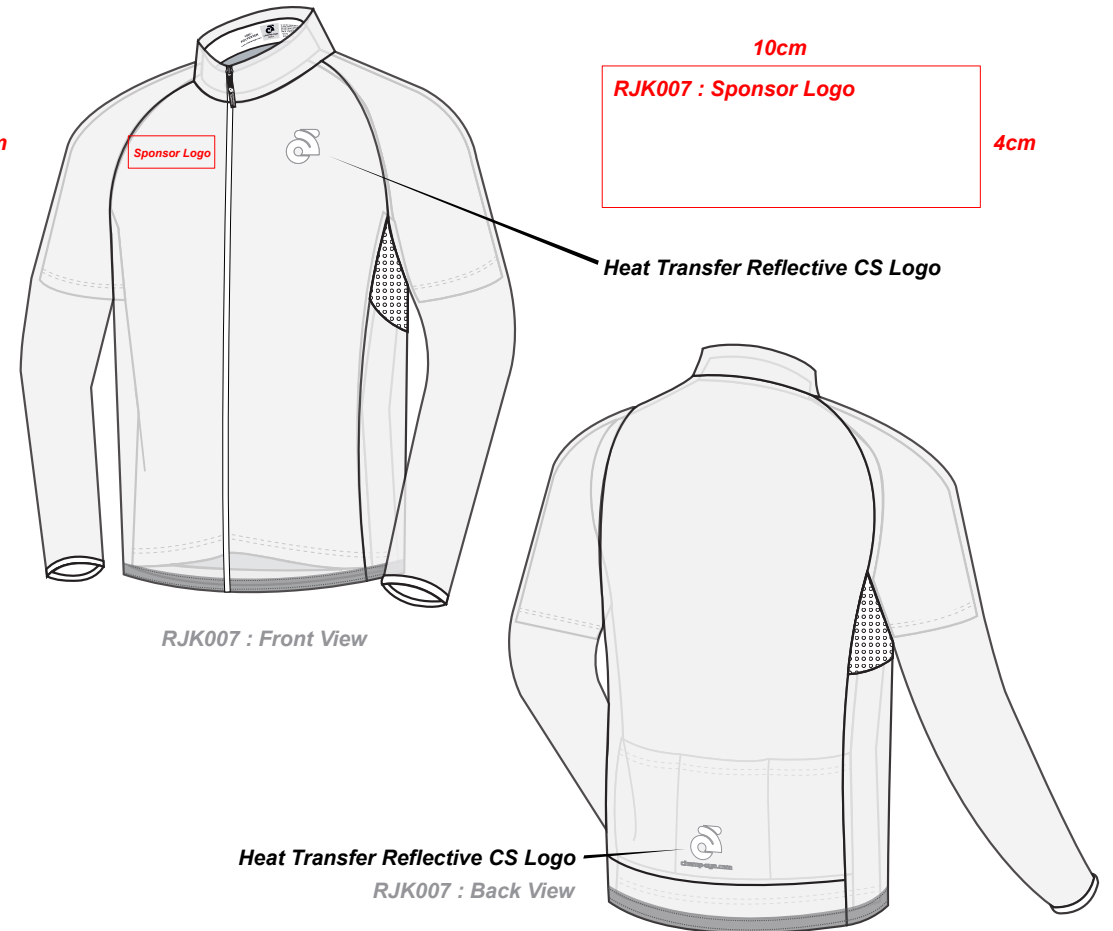

Customer: Team Name_USXXXX

Sleeveless / Long Sleeves Rain jacket Template
- RJK007 / RJK008

Team Name_USXXXX_RJK07,08_Normal_V1.1

2D (Scale 1:50) Z09

PRE-DYED LYCRA

Heat Transfer Tech

Pantone Colours Reference:

ZIPPER:

☒ Full Zipper

Graphic Editor

Name

Sales Rep

Name

Start Date

2010/00/00

End Date

2010/00/00

- Template views are for proofing and printing.
- 3D Views are for concept and design process only.
- Use this template for all similar items.
- manufacture logo **MUST** appear on Front and Back.

NOTES:

sales@champ-sys.com