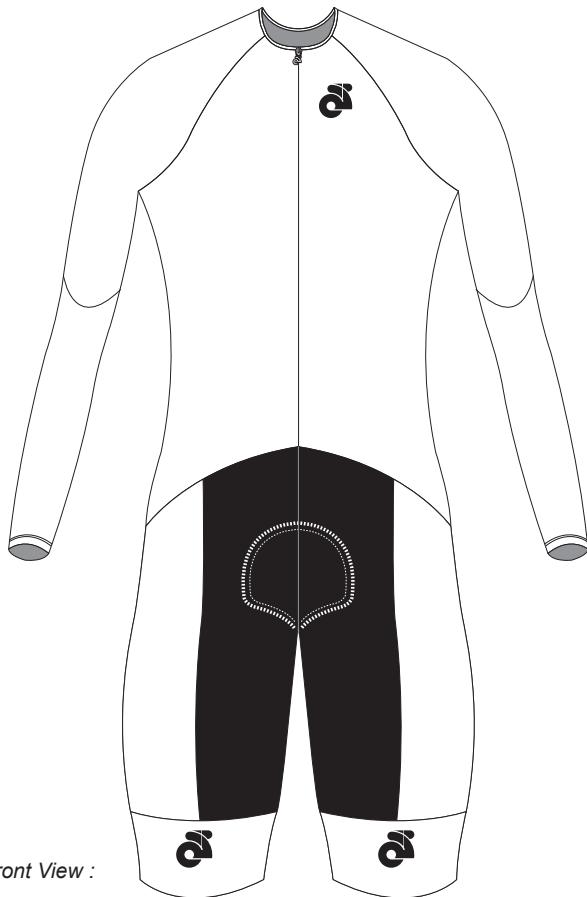

Customer: Team Name_USXXXX

Cycling Long Sleeves Speedsuit Template
 • MSP002

Front View :

Right Sleeve :

: Left Sleeve

: Right Leg

Left Leg :

: Back View

TeamName_USXXXX_MSP002_Normal_V1.1

Scale: 1 :13 Z09-F00

PRE-DYED LYCRA

Pantone Colours Reference:
Graphic Editor
 Name

Sales Rep
 Name

Start Date
 2000/00/00

End Date
 2000/00/00

NOTES:

Template views are for proofing and printing!
3D views are for concept and design process only!
 Champion System logo must appear on front and back.
 Use this template for all similar items.