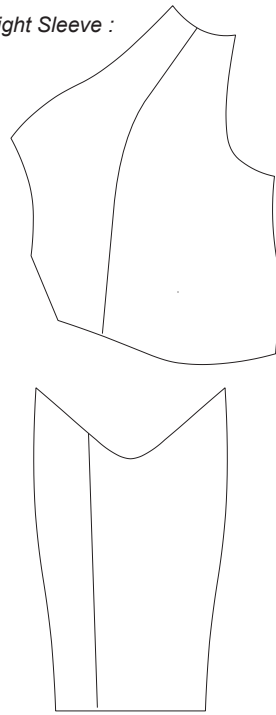

Customer: Team Name_USXXXX

Cycling Long Sleeves Speedsuit Template
 • MSP002

Front View :

Right Sleeve :

: Left Sleeve

: Right Leg

Left Leg :

: Back View

Template views are for proofing and printing!
3D views are for concept and design process only!
 Champion System logo must appear on front and back.
 Use this template for all similar items.