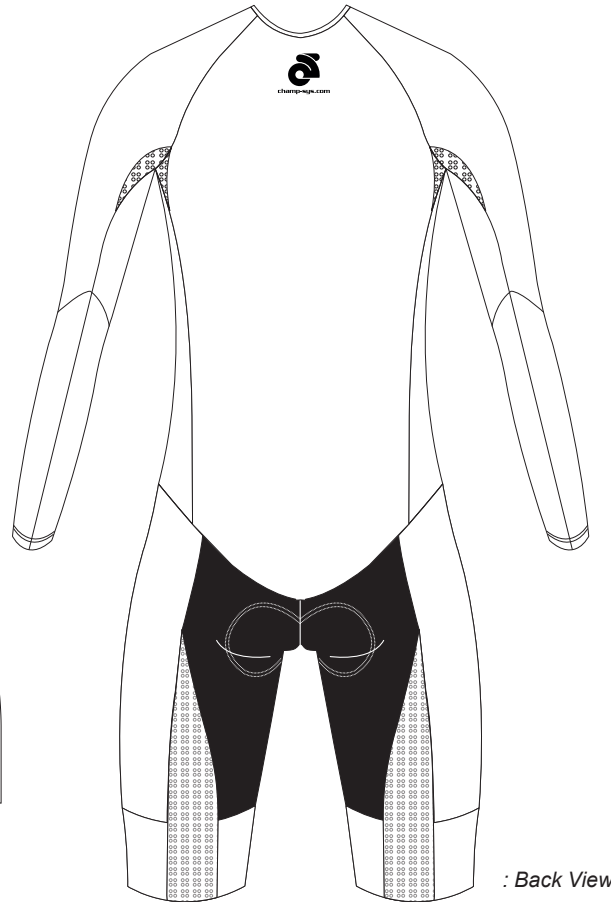

Customer: Team Name_USXXXX

Cycling Long Sleeves Speedsuit Template
 • MSP002

Front View :

Right Sleeve :

: Left Sleeve

: Right Leg

Left Leg :

: Back View

TeamName_USXXXX_MSP002_Normal_V1.1

Scale: 1 :13 Z09-F00

PRE-DYED LYCRA

Pantone Colours Reference:
Graphic Editor
 Name

Sales Rep
 Name

Start Date
 2000/00/00

End Date
 2000/00/00

NOTES:

■ Pre dyed area will use with full sublimation technical printing, and made with "Shield Lycra" to avoid transparency issues. There is an additional US\$10 charge for special fabric; Please contact your sales rep if you are unsure of the exact charge !!

Template views are for proofing and printing!
3D views are for concept and design process only!
 Champion System logo must appear on front and back.
 Use this template for all similar items.