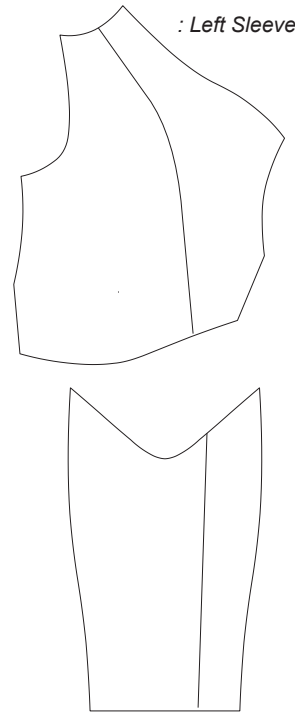

Customer: Team Name_USXXXX

Cycling Long Sleeves Speedsuit Template
 • MSP002

Front View :

Right Sleeve :

: Left Sleeve

: Right Leg

Left Leg :

: Back View

Template views are for proofing and printing!
3D views are for concept and design process only!
 Champion System logo must appear on front and back.
 Use this template for all similar items.