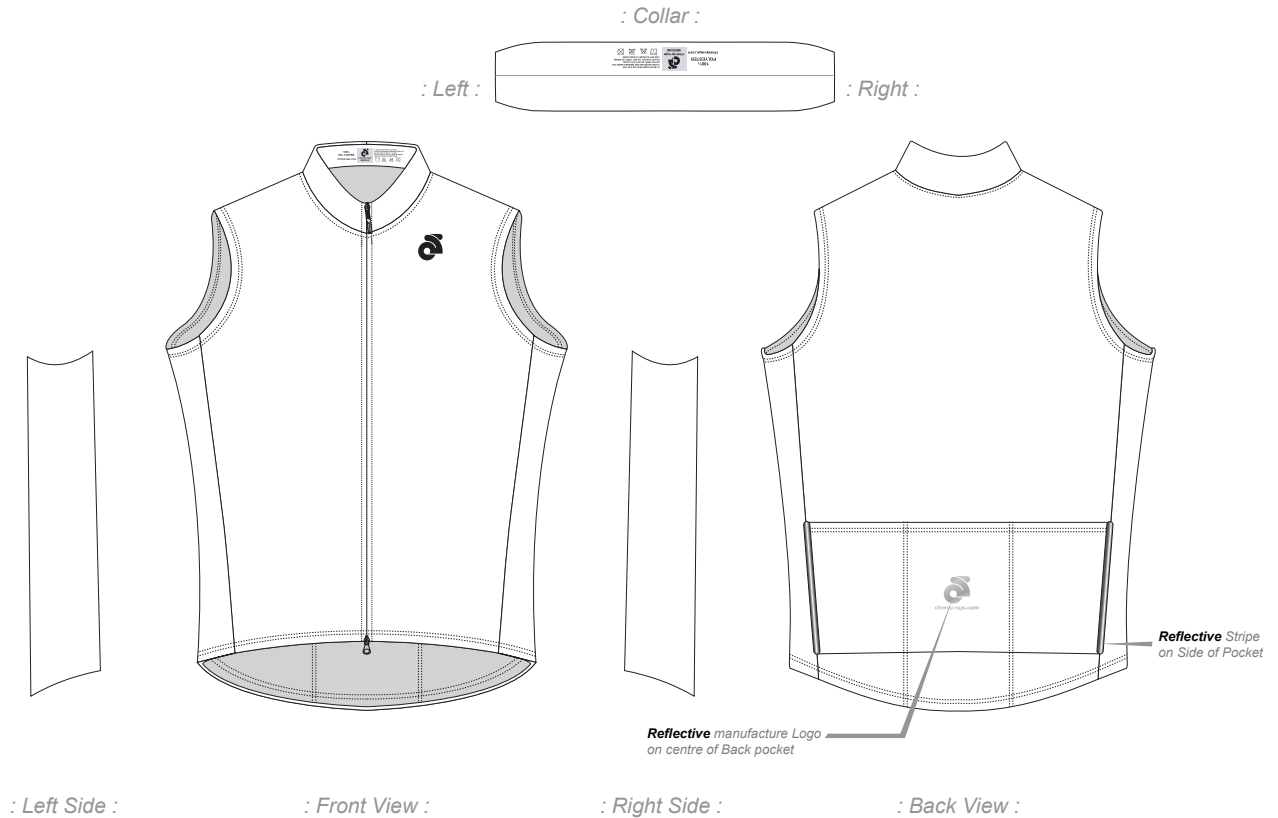

Customer: Team Name_USXXXX

Custom Cycling Winter Vest Template

- With Side Panel
- MWV01

TeamName_USXXXX_MWV01_Normal_V1.1

(Scale 1:10) ZXX

PRE-DYED LYCRA

 Full Sublimation

Pantone Colours Reference:

Graphic Editor
Name

Sales Rep
Name

Start Date
2000/00/00

End Date
2000/00/00

NOTES:

Template views are for proofing and printing!
3D views are for concept and design process only!
Champion System logo must appear on front and back
Use this template for all similar items.